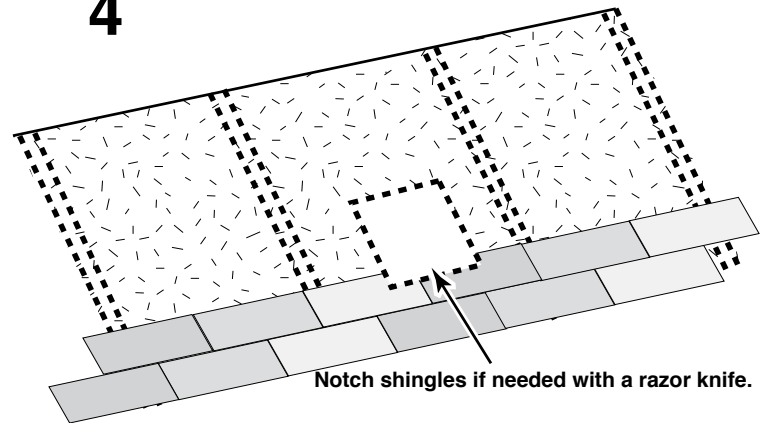

Venting Skylight

1

Keep hole 24" (61 cm) down from peak.

2

9" x 9"
23 x 23 cm

3

4

5