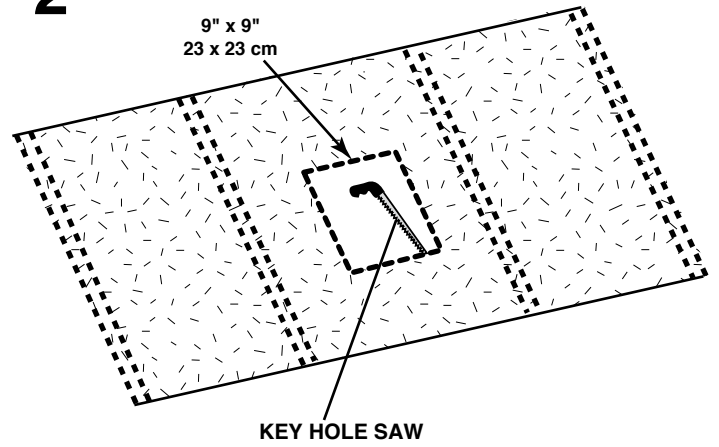

Venting Skylight

1

Keep hole 24" (61 cm) down from peak.

2

9" x 9"
23 x 23 cm

3

4

5