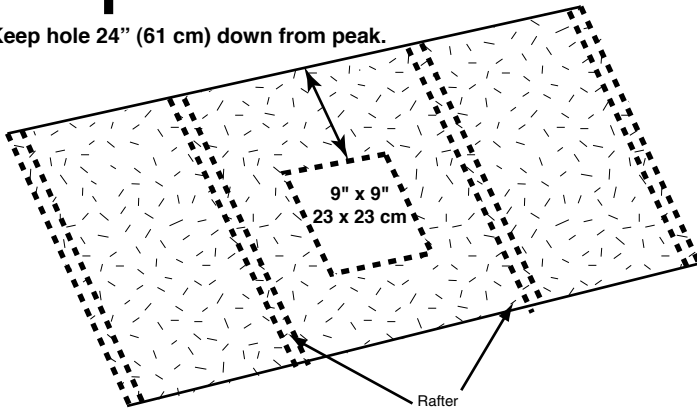

Venting Skylight

1

Keep hole 24" (61 cm) down from peak.

2

9" x 9"
23 x 23 cm

3

4

5