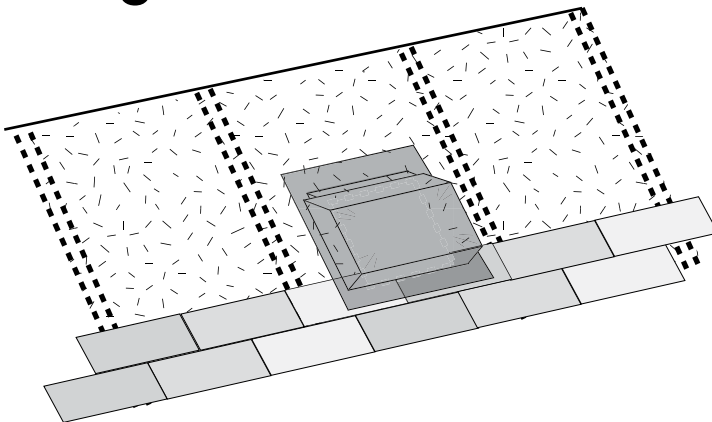

Venting Skylight

1

Keep hole 24" (61 cm) down from peak.

2

9" x 9"
23 x 23 cm

3

4

5